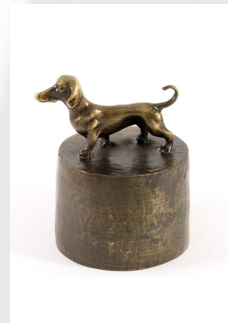

301132

Dachshund pet urn bronzed

Article number

301132

Shape / Symbol / Theme

Dog

Dimensions (h x w x d in cm)

Ø 8 cm

Volume in litre

0.04

Suitable for

Indoor

264.00