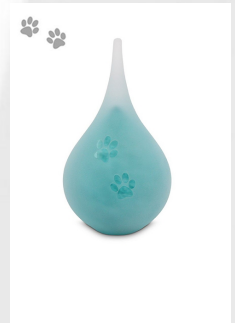

Dimensions (h x w x d in cm)

H 19

Volume in litre

0.18

Suitable for

Indoor

210.00

102686