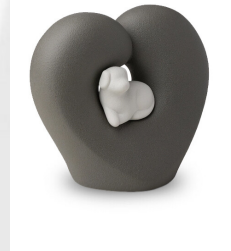

Dog

Dimensions (h x w x d in cm)

21 x Ø 12

Volume in litre

0.7

Suitable for

Indoor

160.00