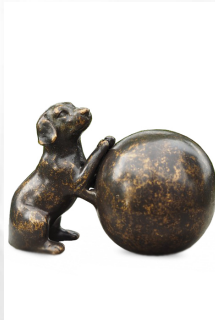

Article number
103187
Shape / Symbol / Theme
Cube, rectangele, round & triangle, Pawprints
Dimensions (h x w x d in cm)
11 cm - Ø 12.5 cm
Volume in litre
0.7
Suitable for
Indoor

93.00

103264

Cremation ashes keepsake urn with dog