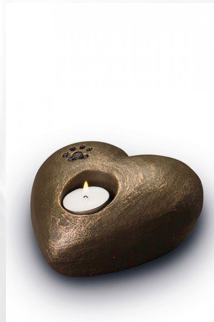

200756

Heart shaped candle holder ashes urn with pawprint

Article number
200756
Shape / Symbol / Theme
Heart(s), Pawprints
Dimensions (h x w x d in cm)
9 x 14 x 14
Volume in litre
0.5
Suitable for
Indoor

179.00