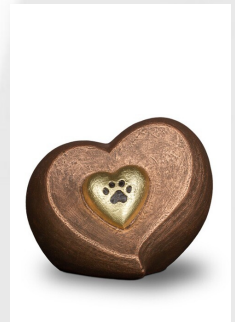

100477

Heart-shaped pet urn with paw print - large

Article number
100477
Shape / Symbol / Theme
Heart(s), Pawprints
Dimensions (h x w x d in cm)
21 x 22 x 19
Volume in litre
2.4
Suitable for
Indoor and outdoor

340.00