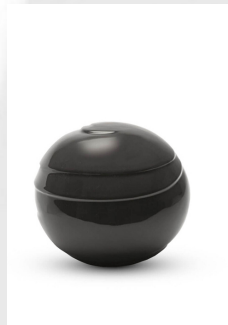

201233

Black pet cremation ashes urn

Article number
201233
Shape / Symbol / Theme
Cube, rectangele, round & triangle
Dimensions (h x w x d in cm)
14.5 cm - Ø 17 cm
Volume in litre
1.8
Suitable for
Indoor

162.00