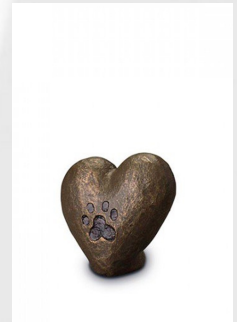

200757

Heart shaped ashes urn with pawprint

Article number
200757
Shape / Symbol / Theme
Heart(s), Pawprints
Dimensions (h x w x d in cm)
8 x 8 x 5
Volume in litre
0.1
Suitable for
Indoor and outdoor

79.00