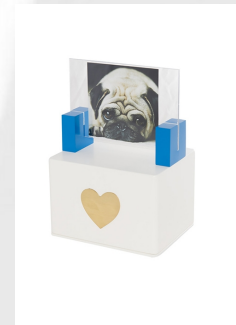

201145

Photo frame pet urn

Article number

201145

Shape / Symbol / Theme

Cube, rectangele, round & triangle,

Heart(s), Dog, Cat

Dimensions (h x w x d in cm)

10 x 15 x 12

Volume in litre

1.5

Suitable for

Indoor

244.00