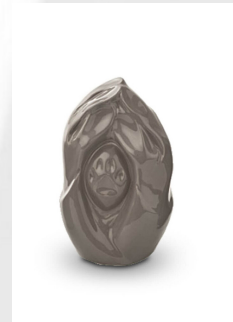

201188

Pet urn heart with paw prints

Article number
201188
Shape / Symbol / Theme
Heart(s), Pawprints
Dimensions (h x w x d in cm)
7.5 x 18 x 20
Volume in litre
0.8
Suitable for
Indoor

148.00

201189

Pet urn heart with paw prints

Article number
201189
Shape / Symbol / Theme
Heart(s), Pawprints
Dimensions (h x w x d in cm)
7.5 x 18 x 20
Volume in litre
0.8
Suitable for
Indoor

148.00

201190

Pet urn heart with paw prints

Article number
201190
Shape / Symbol / Theme
Heart(s), Pawprints
Dimensions (h x w x d in cm)
7.5 x 18 x 20
Volume in litre
0.8
Suitable for
Indoor

148.00

201192

Pet urn with paw print

Article number
201192
Shape / Symbol / Theme
Pawprints
Dimensions (h x w x d in cm)
20.5 x 12.5 x 18
Volume in litre
0.9
Suitable for
Indoor

138.00