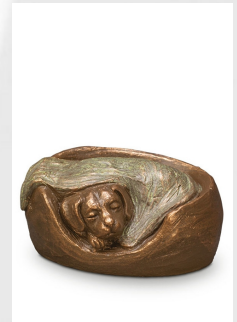

103001

Dog cremation ashes urn 'Sleeping dog'

Article number

103001

Shape / Symbol / Theme

Dog

Dimensions (h x w x d in cm)

10 x 17 x 14

Volume in litre

0.7

Suitable for

Indoor and outdoor

179.00