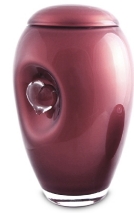

300322

**Burgundy coloured crystal
glass cremation urn with
heart**

Article number

300322

Shape / Symbol / Theme

Cylinder, Heart(s)

Dimensions (h x w x d in cm)

29 cm - Ø 17 cm

Volume in litre

3.8

Suitable for

Indoor

438.00