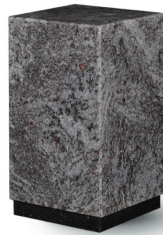

102336

Granit cremation ash urn 'Mass Blue' | weather resistant

Article number

102336

Shape / Symbol / Theme

Cube, rectangele, round & triangle

Dimensions (h x w x d in cm)

30 x 18 x 18

Volume in litre

3.0

Suitable for

Indoor and outdoor

363.00