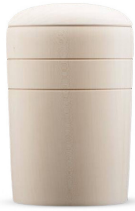

300152-1

**Wooden Urn for Ashes
'Speranza Linea' natural
lime**

Article number
300152-1
Shape / Symbol / Theme
Other shapes
Dimensions (h x w x d in cm)
30 cm - Ø 19.5 cm
Volume in litre
4.0
Suitable for
Indoor

260.00