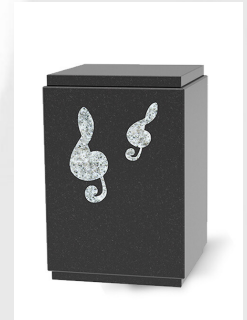

103333-1

Granit cremation ash urn 'G-key' | weather resistant I SALE

Article number
103333-1
Shape / Symbol / Theme
Cube, rectangele, round & triangle, Hobby, profession, game & sport
Dimensions (h x w x d in cm)
28 x 19 x 19
Volume in litre
3.25
Suitable for
Indoor and outdoor

400.00