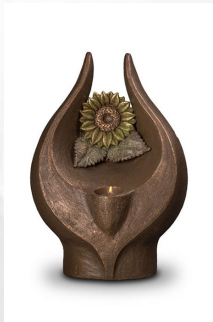

101101

Hand-sculpted urn 'Sunflower'

Article number
101101

Shape / Symbol / Theme
Flowers, plants & trees, Religion,
spirituality & symbolism

Dimensions (h x w x d in cm)
35 x 23 x 20

Volume in litre
3.5

Suitable for
Indoor

569.00