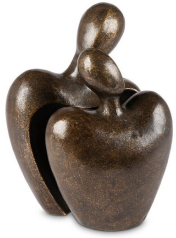

300663

Bronze companion urn for ashes 'Always together'

Article number
300663

Shape / Symbol / Theme
Other shapes, Religion, spirituality & symbolism

Dimensions (h x w x d in cm)
33.5 x 23 x 10 | 27 x 20 x 11

Volume in litre
3.0 / 2.8

Suitable for
Indoor and outdoor

1,036.00