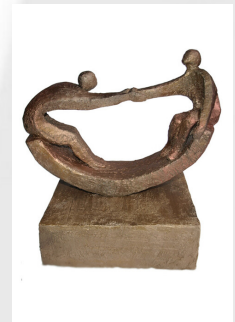

Shape / Symbol / Theme  
Religion, spirituality & symbolism

Dimensions (h x w x d in cm)

46 x 24 x 23

Volume in litre

4.0

Suitable for  
Indoor and outdoor

**1,240.00**

200709