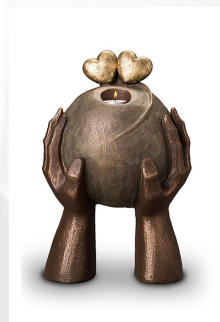

301292

Ceramic funeral urn 'Enlightening Love' with tealight

Article number

301292

Shape / Symbol / Theme

Heart(s), Religion, spirituality & symbolism

Dimensions (h x w x d in cm)

35 x 25 x 25

Volume in litre

3.6

Suitable for

Indoor

599.00