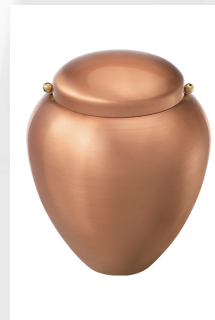

102398

Copper cremation ashes urn

Article number

102398

Shape / Symbol / Theme

Cube, rectangle, round & triangle

Dimensions (h x w x d in cm)

25 x 20

Volume in litre

4.5

Suitable for

Indoor

289.00