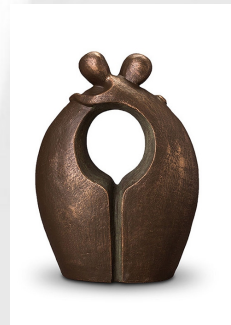

300643

**Ceramic duo/companion
urn 'Farewell'**

Article number
300643
Shape / Symbol / Theme
Religion, spirituality & symbolism
Dimensions (h x w x d in cm)
37 x 26 x 21
Volume in litre
2 x 3
Suitable for
Indoor and outdoor

799.00