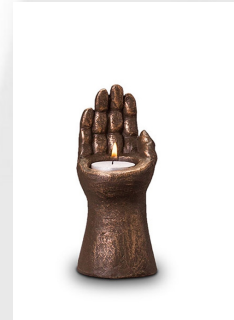

200036

Hand-shaped keepsake 'Candle holder'

Article number

200036

Shape / Symbol / Theme

Religion, spirituality & symbolism

Dimensions (h x w x d in cm)

H 13 cm

Volume in litre

0.1

Suitable for

Indoor

99.00