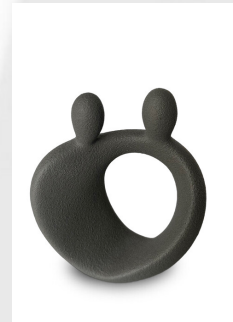

200438

Small art urn 'Family' from porcelain

Article number

200438

Shape / Symbol / Theme

Other shapes, Religion, spirituality & symbolism

Dimensions (h x w x d in cm)

14 x 12 x 6

Volume in litre

0.12

Suitable for

Indoor and outdoor

116.00