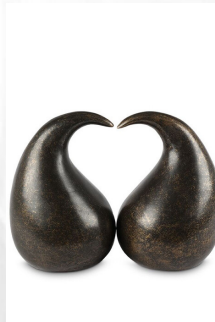

300868

Bronze companion urn for ashes 'Love and Affection'

Article number

300868

Shape / Symbol / Theme

Drop, Heart(s), Religion, spirituality & symbolism

Dimensions (h x w x d in cm)

26 x 36 x 16

Volume in litre

2 x 3.0

Suitable for

Indoor and outdoor

1,036.00