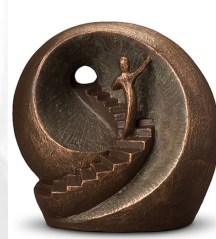

200020

Ceramic urn 'To the light' | bronze & silver grey

Article number

200020

Shape / Symbol / Theme

Religion, spirituality & symbolism

Dimensions (h x w x d in cm)

30 x 22 x 17

Volume in litre

3.5

Suitable for

Indoor and outdoor

569.00