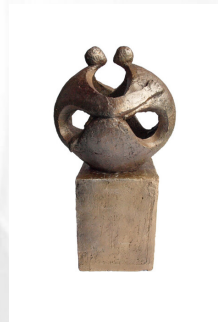

200708

Sculpture Funeral Urn 'Without love everything is nothing'

Article number
200708

Shape / Symbol / Theme
Religion, spirituality & symbolism

Dimensions (h x w x d in cm)

46 x 24 x 23

Volume in litre

4.0

Suitable for
Indoor and outdoor

1,240.00