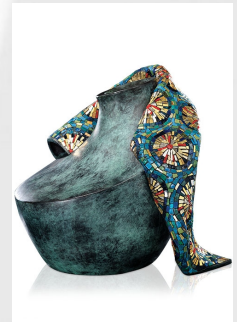

Article number  
102385

Shape / Symbol / Theme  
Other shapes

Dimensions (h x w x d in cm)  
28 x 35

Volume in litre  
6

Suitable for  
Indoor

**6,488.00**

102386

**Bronze cremation urn covered in mosaic 'Velata madre'**