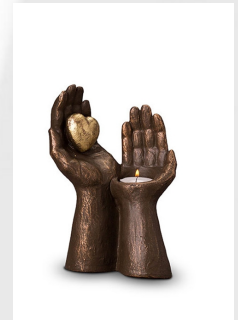

Article number  
301243

Shape / Symbol / Theme  
Other shapes

Dimensions (h x w x d in cm)  
24 x 40 x 28 cm

Volume in litre  
3.5

Suitable for  
Indoor and outdoor

**3,008.00**

301275

**Keepsake art urn with  
candle holder and heart**