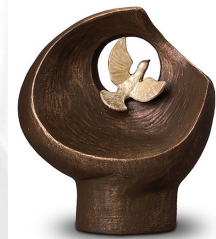

200008

Ceramic funeral urn 'Peace dove'

Article number
200008
Shape / Symbol / Theme
Bird(s), Religion, spirituality & symbolism
Dimensions (h x w x d in cm)
30 x 27 x 15
Volume in litre
3.0
Suitable for
Indoor and outdoor

666.00