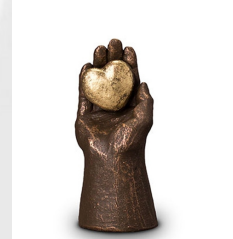

200024

Ceramic keepsake with a heart

Article number

200024

Shape / Symbol / Theme

Heart(s), Religion, spirituality & symbolism

Dimensions (h x w x d in cm)

H 15 cm

Volume in litre

0.1

Suitable for

Indoor and outdoor

99.00