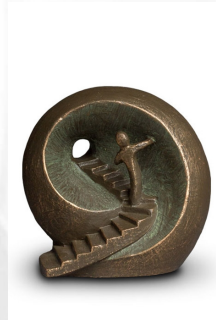

200035

Ceramic keepsake 'To the light'

Article number

200035

Shape / Symbol / Theme

Religion, spirituality & symbolism

Dimensions (h x w x d in cm)

18 x 18 x 15

Volume in litre

1.0

Suitable for

Indoor and outdoor

299.00