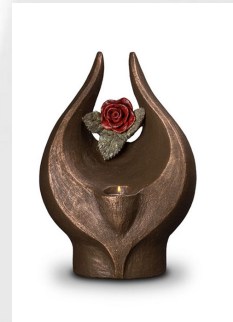

101102

Hand-sculpted urn 'No red rose without thorns'

Article number
101102

Shape / Symbol / Theme
Rose, Religion, spirituality &
symbolism

Dimensions (h x w x d in cm)
35 x 23 x 20

Volume in litre
3.5

Suitable for
Indoor

569.00