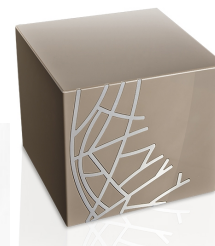

102391

Design cremation ash urn 'Ritorno alla natura'

Article number

102391

Shape / Symbol / Theme

Flowers, plants & trees

Dimensions (h x w x d in cm)

18 x 20

Volume in litre

5.5

Suitable for

Indoor

1,321.00