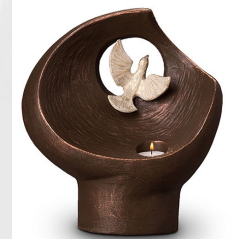

200009

Ceramic funeral urn 'Peace dove' with candle holder

Article number
200009
Shape / Symbol / Theme
Bird(s), Religion, spirituality & symbolism
Dimensions (h x w x d in cm)
30 x 27 x 15
Volume in litre
3.0
Suitable for
Indoor

569.00