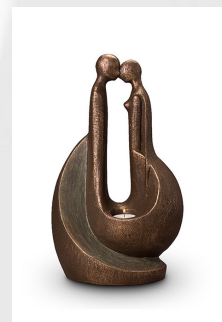

Heart(s), Religion, spirituality & symbolism

Dimensions (h x w x d in cm)

35 x 25 x 25

Volume in litre

3.6

Suitable for

Indoor

**599.00**