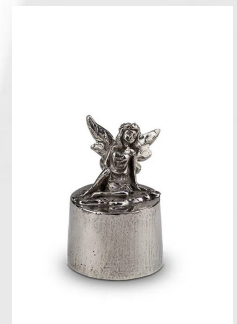

**Shape / Symbol / Theme**  
Butterflies, Religion, spirituality & symbolism

**Dimensions (h x w x d in cm)**  
4.5 x 8 x 11.5

**Volume in litre**  
0.08

**Suitable for**  
Indoor

---

**412.00**

300807

**Sculpture urn for ashes 'My Angel in Heaven'**

**Article number**  
300807

**Shape / Symbol / Theme**  
Religion, spirituality & symbolism

**Dimensions (h x w x d in cm)**  
7 x 5.5 x 5

**Volume in litre**  
0.05

**Suitable for**  
Indoor

---

**244.00**