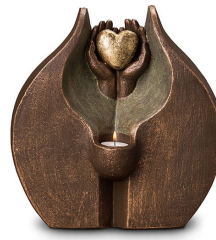

301357

Candle holder duo/companion funeral urn 'Hidden Love'

Article number
301357
Shape / Symbol / Theme
Heart(s), Religion, spirituality & symbolism
Dimensions (h x w x d in cm)
31 x 29 x 24
Volume in litre
2 x 3
Suitable for
Indoor

908.00