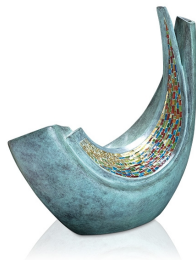

102388

Bronze cremation urn covered in mosaic 'Evanescete pensiero'

Article number

102388

Shape / Symbol / Theme

Other shapes

Dimensions (h x w x d in cm)

39 x 45

Volume in litre

2.5

Suitable for

Indoor

4,565.00