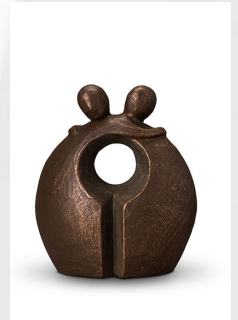

300832

**Ceramic keepsake urn
'Farewell'**

Article number
300832
Shape / Symbol / Theme
Religion, spirituality & symbolism
Dimensions (h x w x d in cm)
20x17x10
Volume in litre
1.0
Suitable for
Indoor and outdoor

399.00