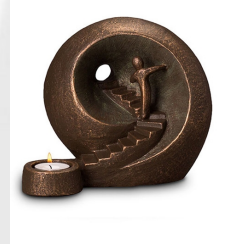

200700

Ceramic keepsake urn 'To the light'

Article number
200700
Shape / Symbol / Theme
Religion, spirituality & symbolism
Dimensions (h x w x d in cm)
18 x 20 x 15
Volume in litre
1.0
Suitable for
Indoor

299.00