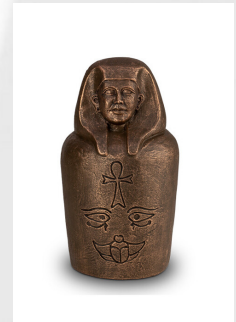

Article number  
300218

Shape / Symbol / Theme  
Religion, spirituality & symbolism

Dimensions (h x w x d in cm)  
34 x 18 x 18

Volume in litre  
3.5

Suitable for  
Indoor and outdoor

**569.00**

300217

**Egyptian urn for ashes 'The Eye of Ra'**